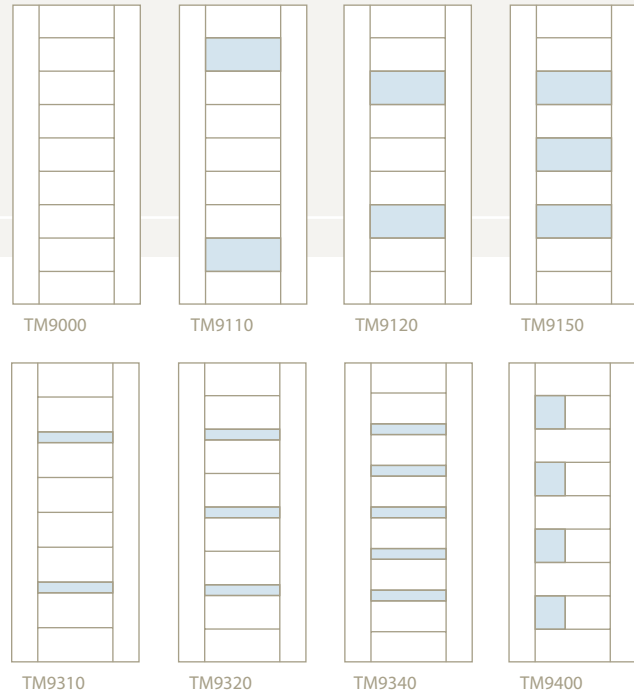

TM 9-RAIL DESIGNS