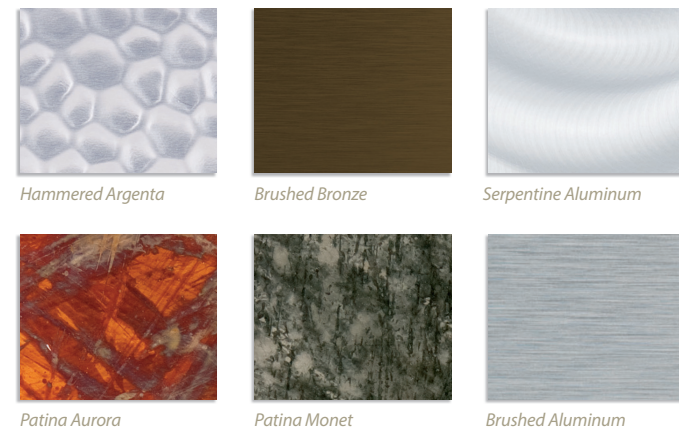

EDELMAN® LEATHER

CHEMETAL® PANELS

TM13340: Walnut, Custom Royal Hide Pewter Leather Inserts.

See all available door styles on pages 29 – 31.

OPTIONS THAT ADAPT AND
MODERNIZE PANEL DOORS

There are many ways to modernize a panel door. With the right materials, profiles and design options, you can create a style that updates a traditional design.