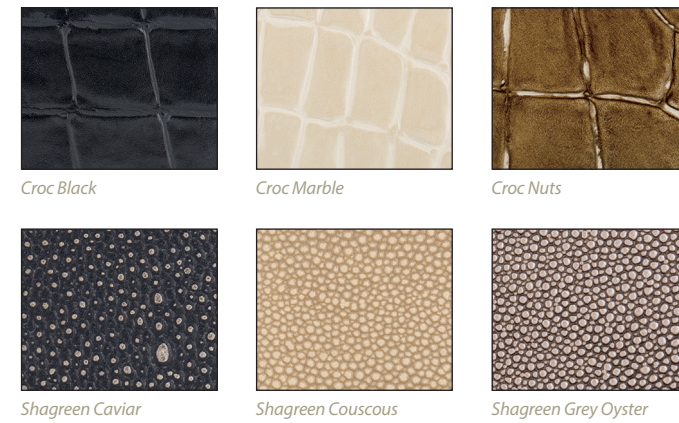

EDELMAN® LEATHER

CHEMETAL® PANELS

TM13340: Walnut, Custom Royal Hide Pewter Leather Inserts.

See all available door styles on pages 29 – 31.

OPTIONS THAT ADAPT AND
MODERNIZE PANEL DOORS

There are many ways to modernize a panel door. With the right materials, profiles and design options, you can create a style that updates a traditional design.