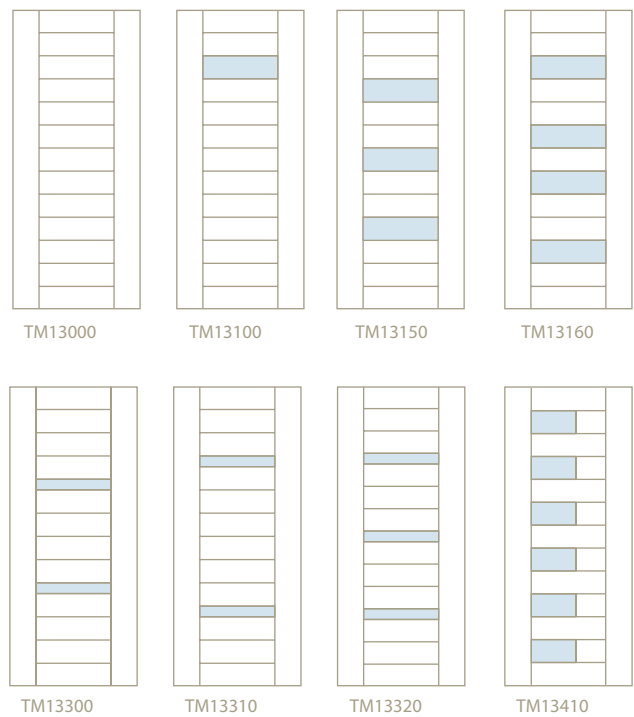

Paint-Grade MDF
Stain-Grade Wood Species

CHOOSE OPTIONS

¼" Kerf Cut Reveal
⅛" Radius Reveal

SPECIFY SIZE AND DETAIL

All doors are made to order in sizes up to 4' by 10' in both wood and MDF.

TM 13-RAIL DESIGNS