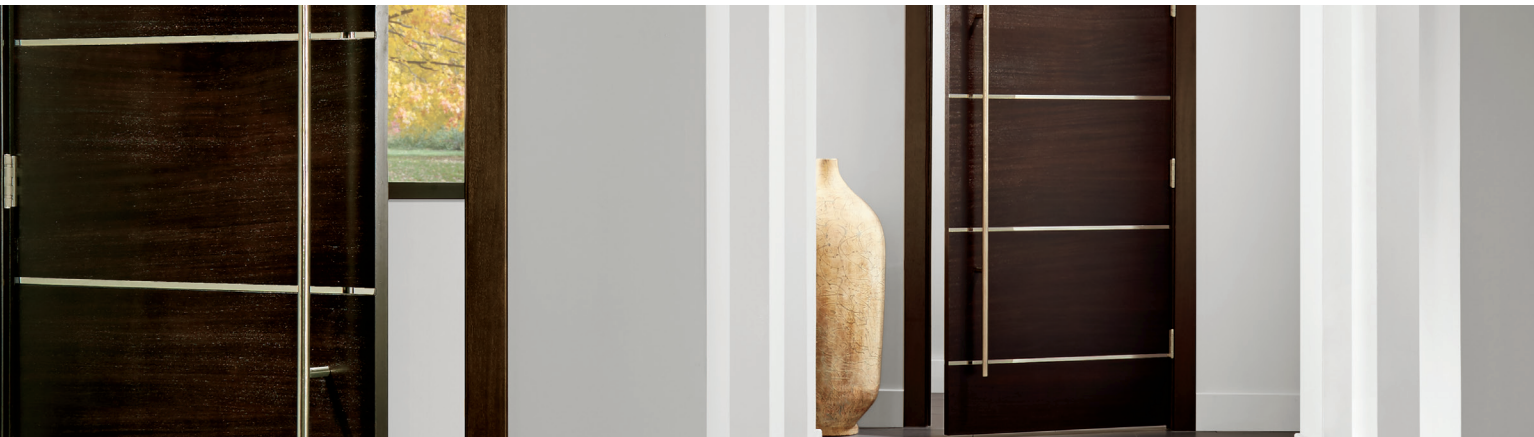

TRU&MODERN INFINITE RAIL