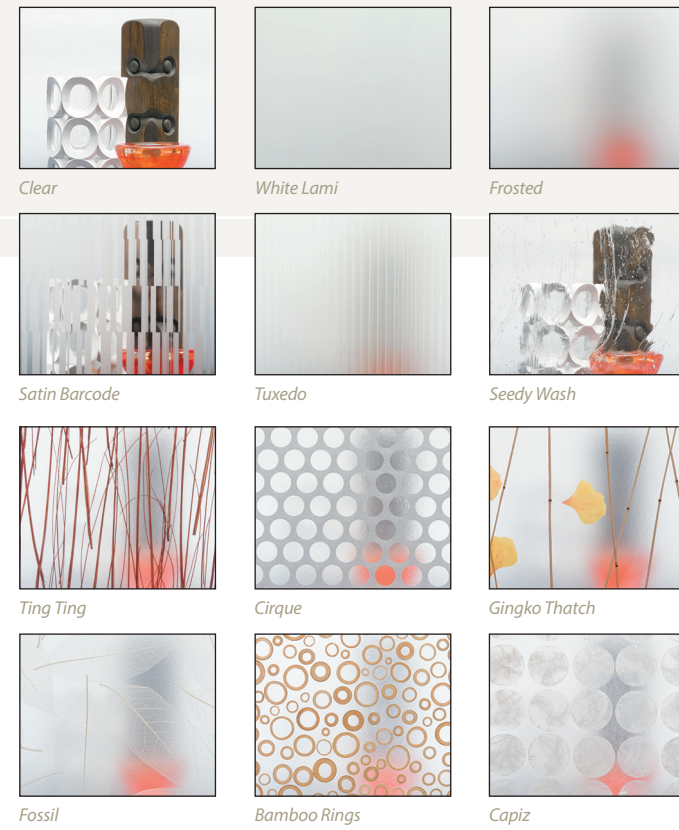

FLUSH-TO-WALL JAMB

*Return your drywall flush to the jamb
for a clean, simple look.*

CASING-LESS JAMB

*Provide a sleek shadow line for
the modern interior.*

REVEAL JAMB

*Define your openings with a
modern reveal around the door.*

TRU&MODERN PLANK

SPECIFY A PLANK DOOR WITH
A MODERN TWIST

SELECT MATERIAL

Paint-Grade MDF
Stain-Grade Wood Species

CHOOSE PROFILE

Standard Plank
Wide Plank

SPECIFY SIZE AND DETAIL

All doors are made to order in sizes up to 4' by 10' in both wood and MDF.

STANDARD PLANK

TMP1000 Standard Plank

WIDE PLANK

TMP1000 Wide Plank

TMP1000: Rift Sawn White Oak,
Honey Stain, Wide Plank, ¼" Kerf Cut.

UNIQUE DESIGNS

MAKE A STATEMENT

The Tru&Modern Stacked Rail Series is our most versatile collection. Choose from over 70 door styles. Replace any panel for glass, leather or metal inserts. Tailor it to your distinctive style.

TM13340: Walnut, Cappuccino Stain, Frosted Glass Inserts.

TM 9-RAIL DESIGNS

ARCHITECTURAL GLASS AND 3FORM® RESIN

TRU&MODERN STACKED RAIL

CUSTOMIZE A STACKED RAIL DOOR AND
DESIGN EVERY OPENING

SELECT MATERIAL