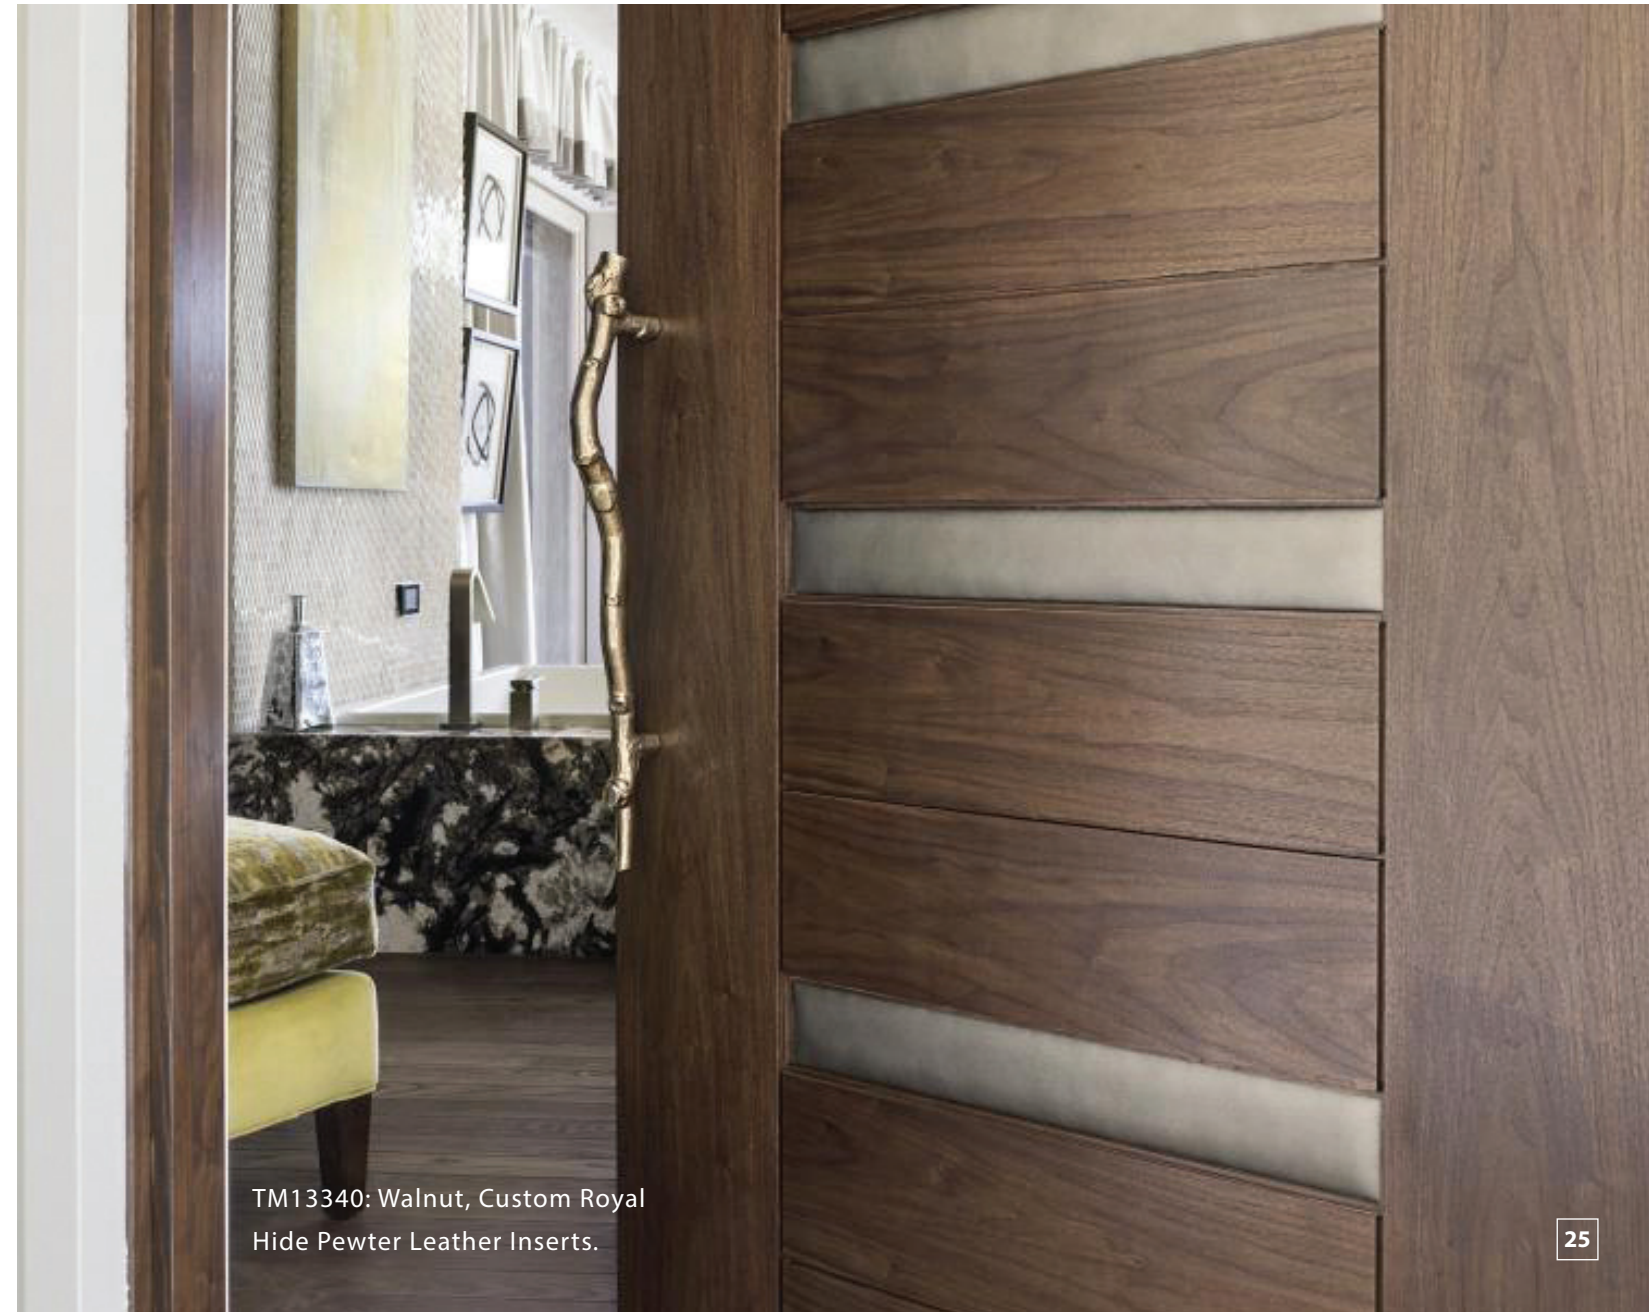

CHEMETAL® PANELS

TM13340: Walnut, Custom Royal Hide Pewter Leather Inserts.

See all available door styles on pages 29 – 31.