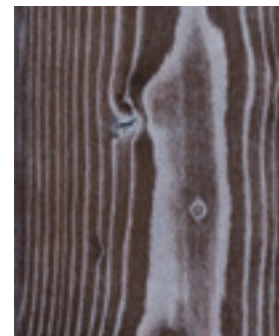

Drift by Thermory offers the rustic look of reclaimed wood, without the risks.

Drift

Silver Storm

Gun Powder

DRIFT by THERMORY combines the realistically-weathered look of reclaimed wood with the reliable durability that comes from our thermal modification process. Drift can be used for both interior and exterior cladding projects.

NO BUGS. NO MOLD.
JUST STUNNINGLY RUSTIC WOOD.

Drift provides the look of reclaimed wood with the consistent performance you deserve. Unlike reclaimed wood, which may contain insects, lead, stray nails and chemicals, Drift is thermally modified for results that are reliably consistent in quality. Get the bold, rustic look you want without the unknowns.

Sandy Pearl

The Colors You've Been Craving

Platinum

Black Pearl

Smoked Brandy

Sandy Pearl

Gun Powder

Silver Storm