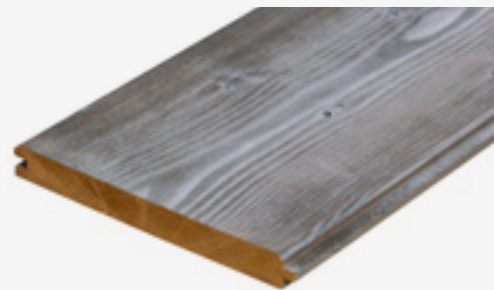

Silver Storm
Photography by Smiling Forest Photography

1 X 8 CLADDING – GROOVED C15 (JEM)

APPLICATION: **CLADDING**

USE: **INTERIOR, EXTERIOR**

SPECIES: **SPRUCE**

THICKNESS: **.79**

WIDTH: **7.3**

COVERAGE: **6.9**

INSTALL METHOD: **60mm FG SCREW**

TEXTURE: **BRUSHED**

FINISH: **STAINED**